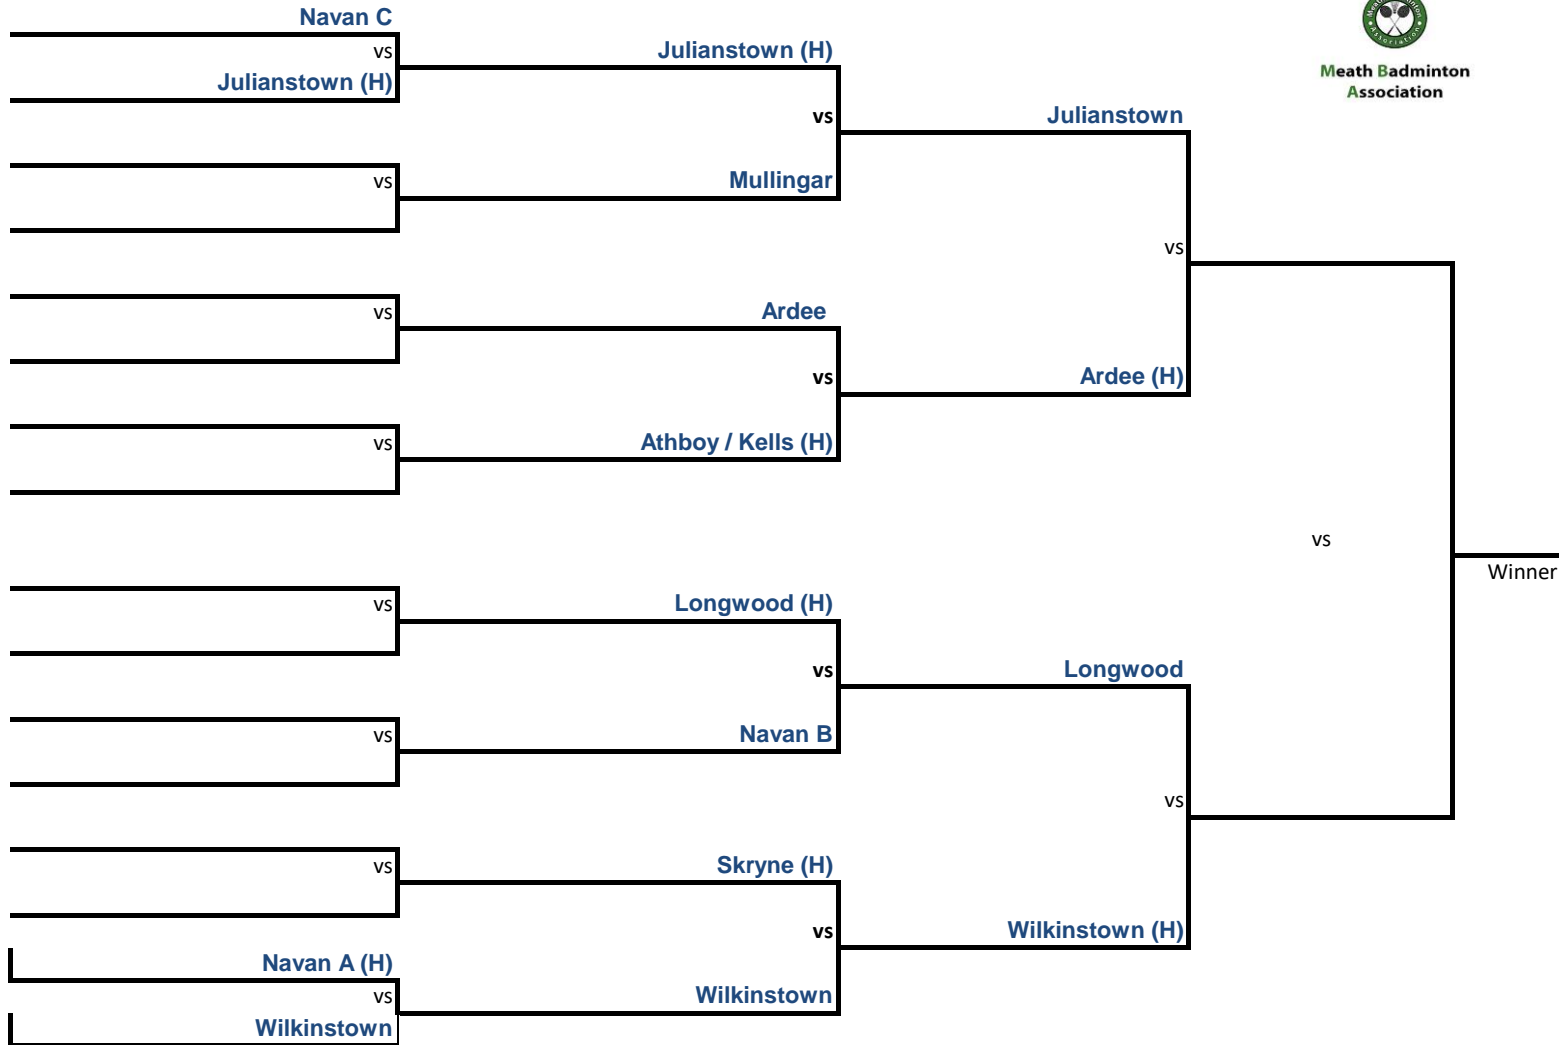

Meath Badminton Association
ROUND OF 16
to be played by end Jan 18'

MBA Cup 2017/2018
QUARTER FINAL
to be played by end Feb 18'

Grade 6 MIXED
SEMI FINAL
to be played by end Mar 18'

FINAL
played during Apr 18'

Meath Badminton
Association