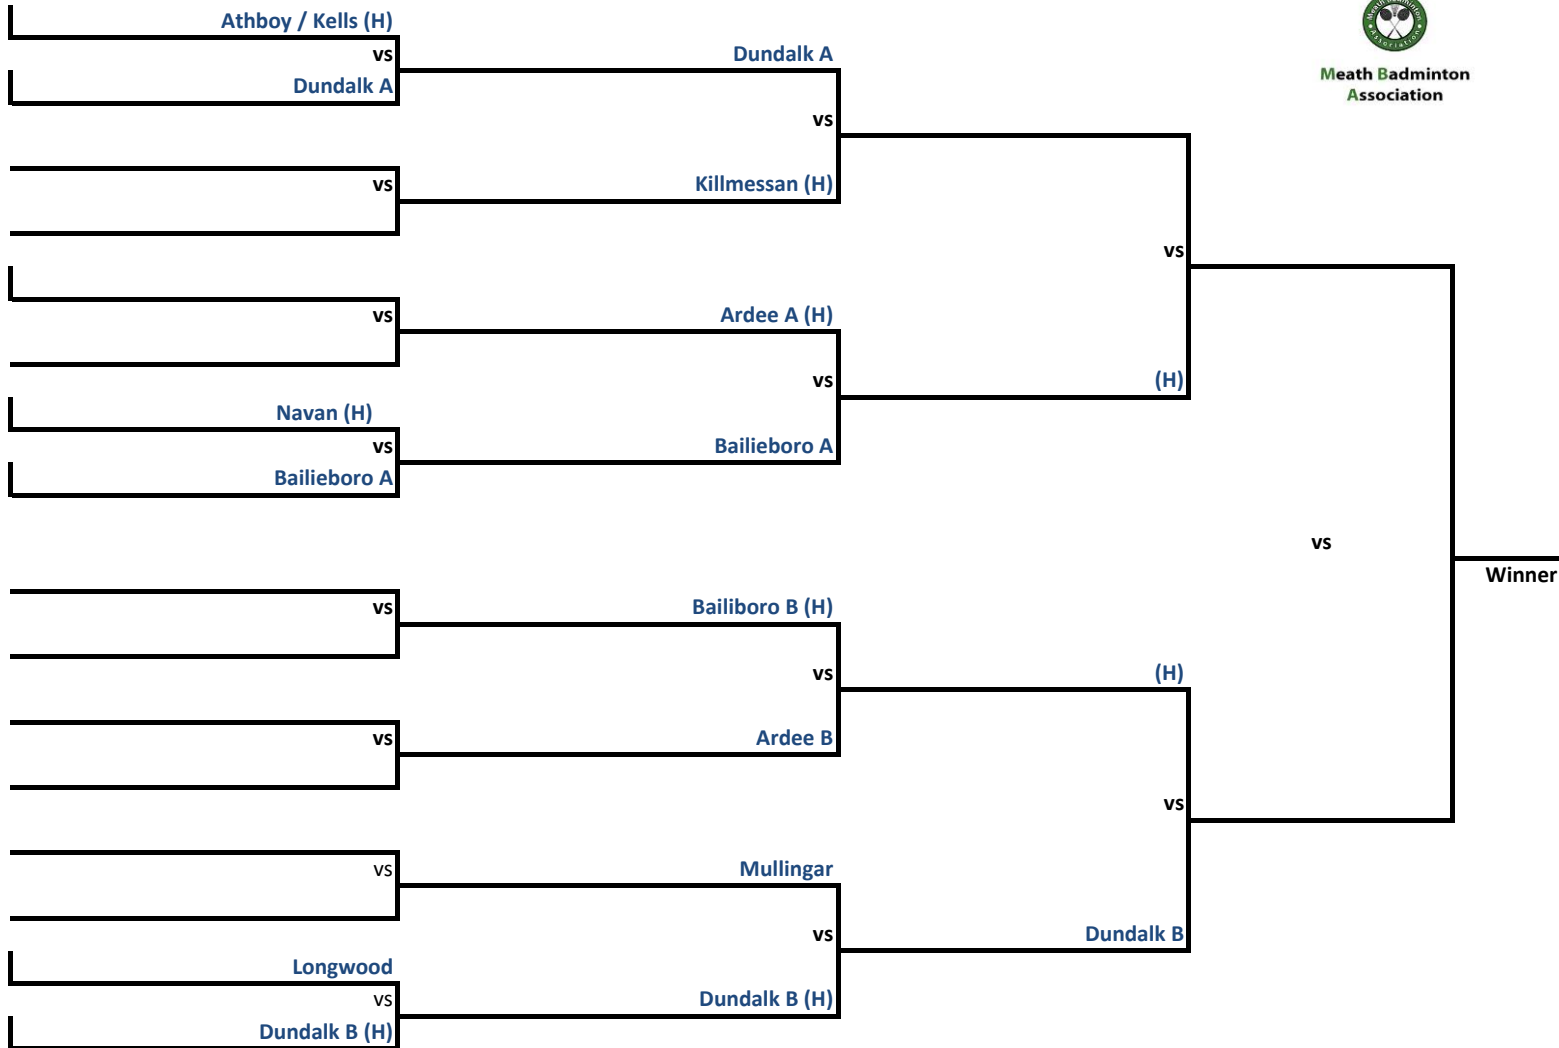

Meath Badminton Association
ROUND OF 16
to be played by end Jan 17'

MBA Cup 2017/2018
QUARTER FINAL
to be played by end Feb 17'

Grade 4 MIXED
SEMI FINAL
to be played by end Mar 17'

FINAL
played during Apr 17'

Meath Badminton
Association