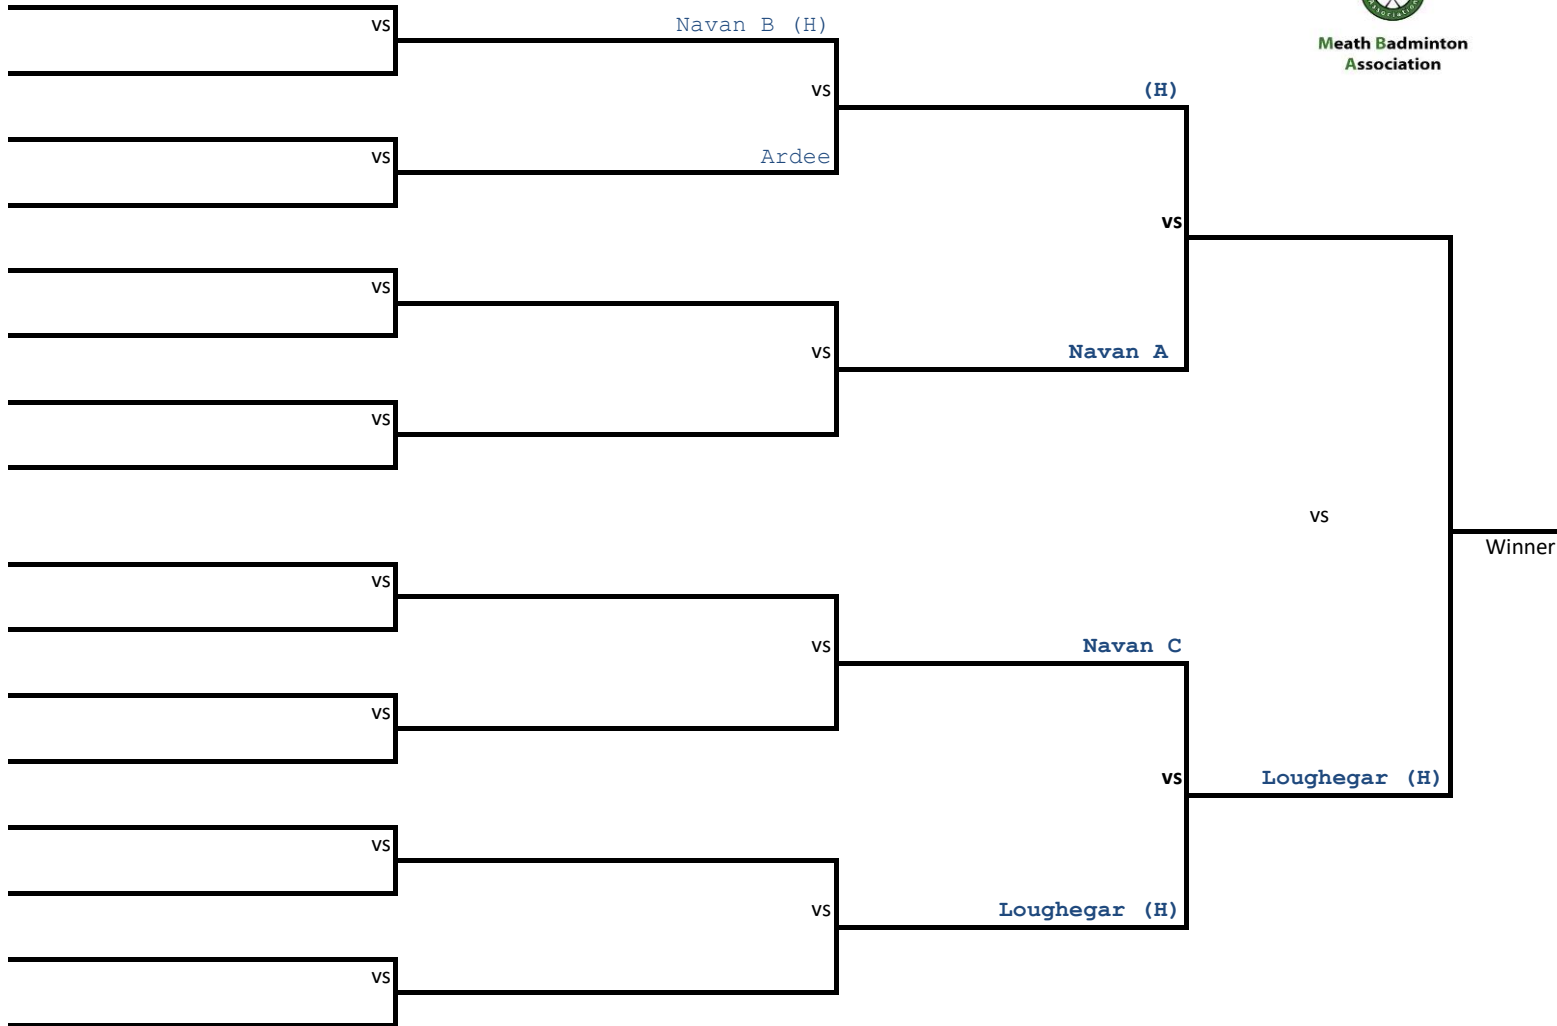

Meath Badminton Association
ROUND OF 16
to be played by end Jan 18'

MBA Cup 2017/2018
QUARTER FINAL
to be played by end Feb 18'

Grade 5 MIXED
SEMI FINAL
to be played by end Mar 18'

FINAL
played during Apr 18'

Meath Badminton
Association