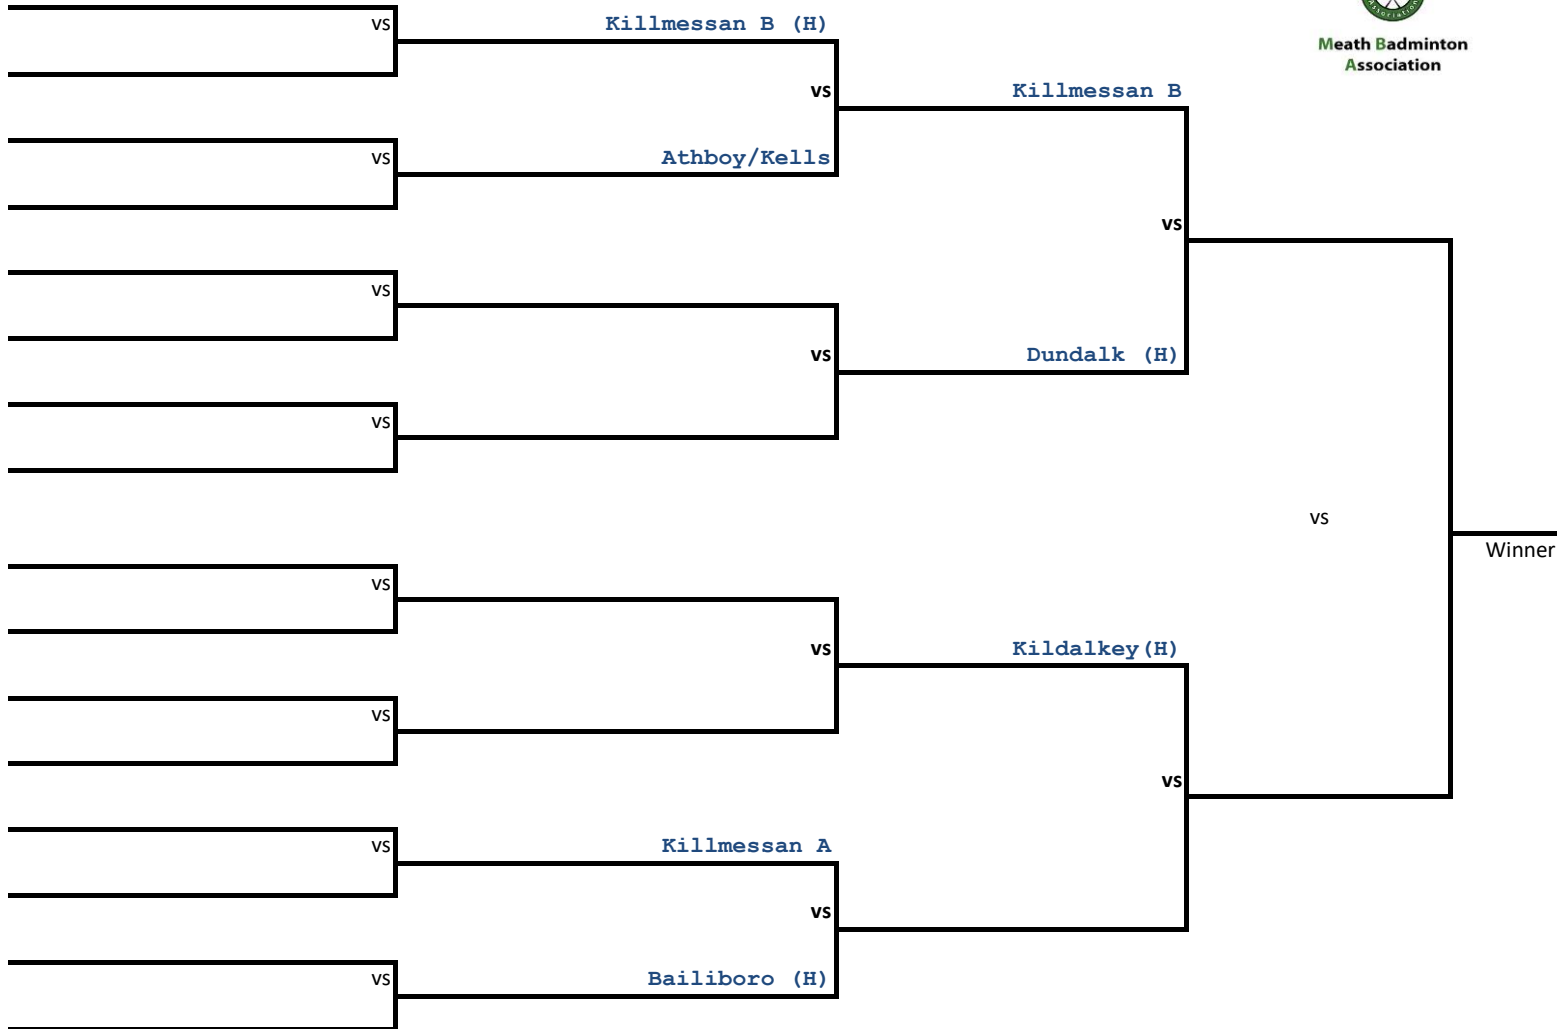

Meath Badminton Association
ROUND OF 16
to be played by end Jan 18'

MBA Cup 2017/2018
QUARTER FINAL
to be played by end Feb 18'

Grade 3 MIXED
SEMI FINAL
to be played by end Mar 18'

FINAL
played during Apr 18'

Meath Badminton
Association