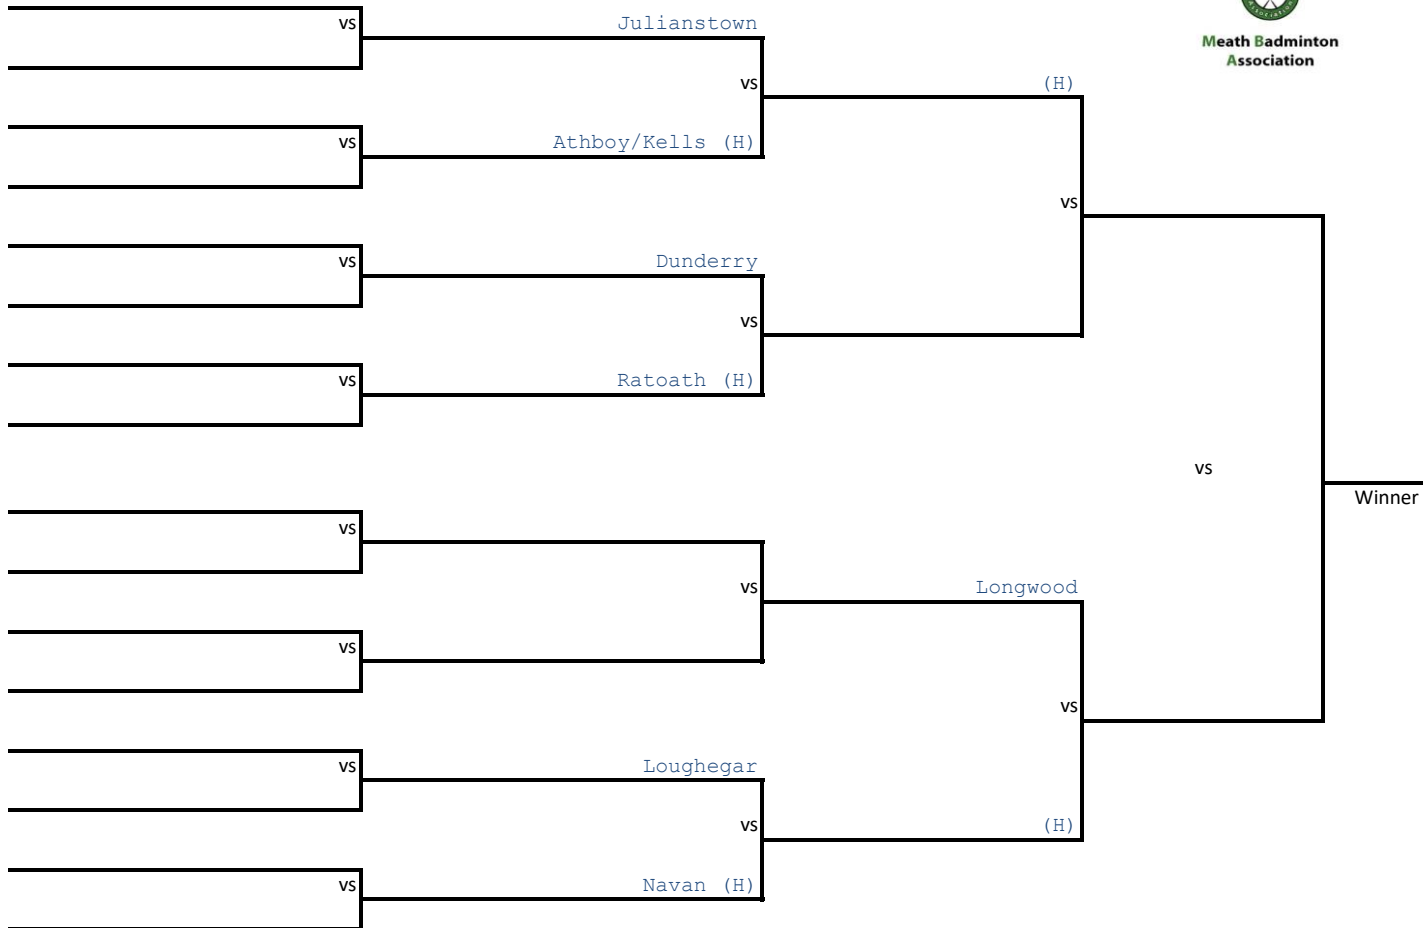

Meath Badminton Association
ROUND OF 16
to be played by end Jan 18'

MBA Cup 2017/2018
QUARTER FINAL
to be played by end Feb 18'

Grade 6 LADIES
SEMI FINAL
to be played by end Mar 18'

FINAL
played during Apr 18'

Meath Badminton
Association