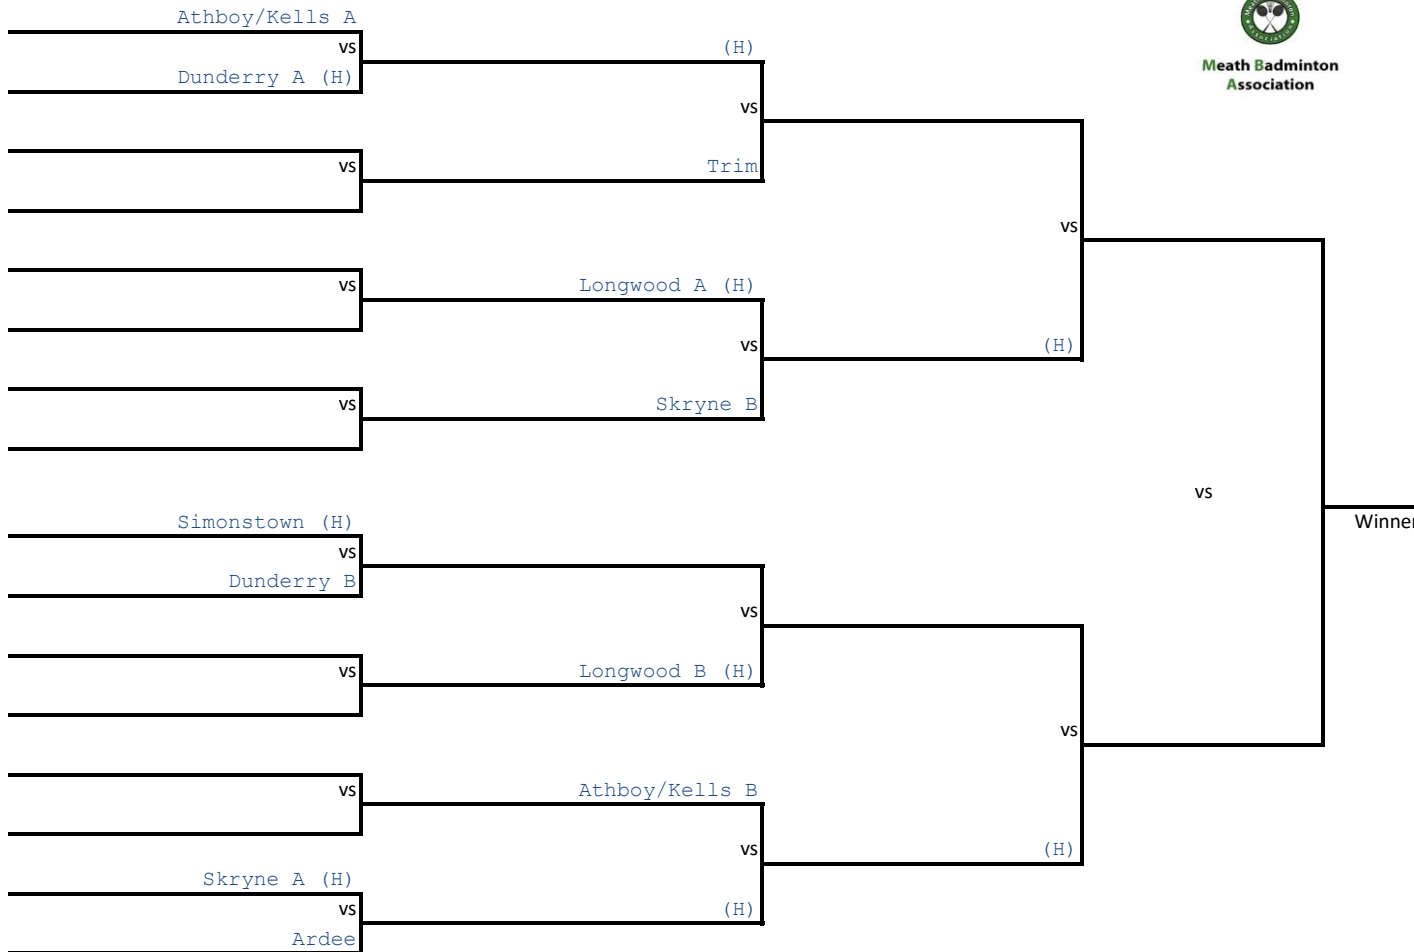

Meath Badminton Association
ROUND OF 16
to be played by end Jan 18'

MBA Cup 2017/2018
QUARTER FINAL
to be played by end Feb 18'

Grade 7 LADIES
SEMI FINAL
to be played by end Mar 18'

FINAL
played during Apr 18'

Meath Badminton
Association