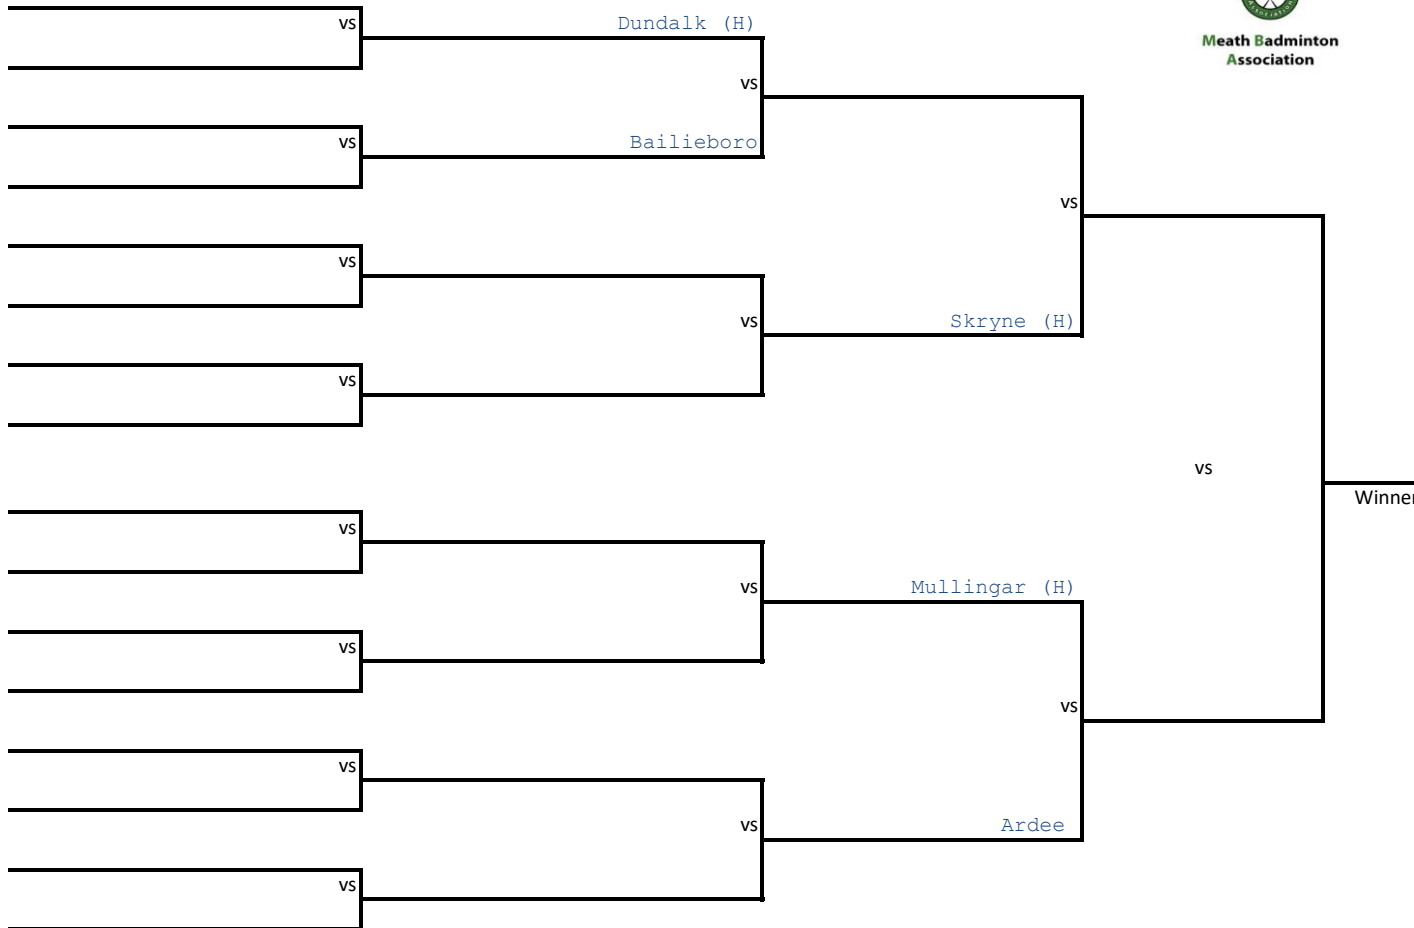

Meath Badminton
Association

Meath Badminton Association
ROUND OF 16
to be played by end Jan 18'

MBA Cup 2017/2018
QUARTER FINAL
to be played by end Feb 18'

Grade 4 LADIES
SEMI FINAL
to be played by end Mar 18'

FINAL
played during Apr 18'

Meath Badminton
Association

Meath Badminton Association

MBA Cup 2017/2018

Grade 5 LADIES

There are only three entries into the Grade 5 Ladies

The event will be played as a Round Robin.