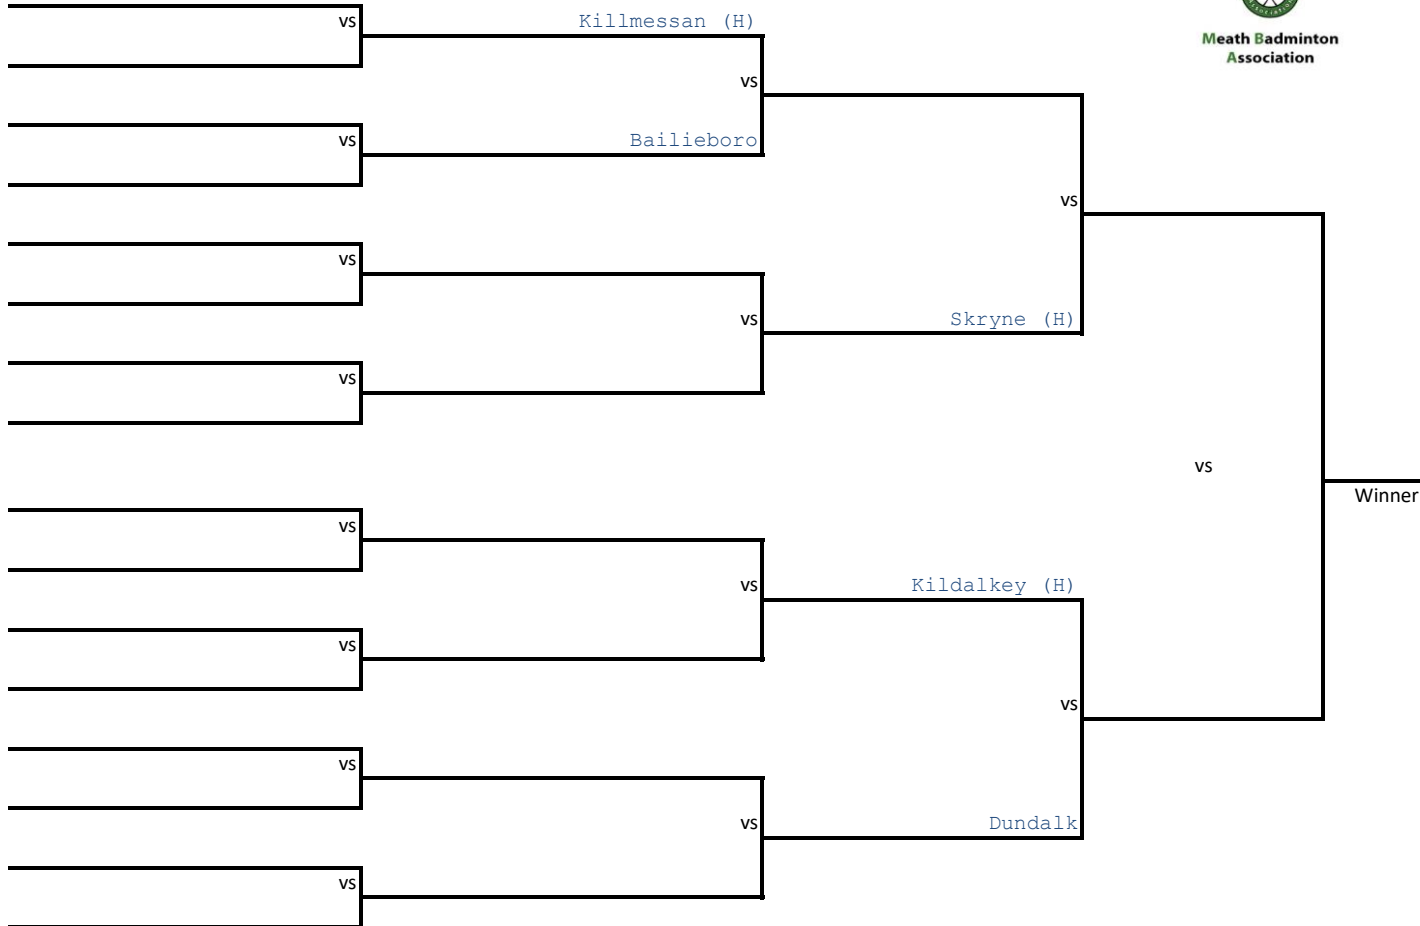

Meath Badminton Association
ROUND OF 16
to be played by end Jan 18'

MBA Cup 2017/2018
QUARTER FINAL
to be played by end Feb 18'

Grade 3 LADIES
SEMI FINAL
to be played by end Mar 18'

FINAL
played during Apr 18'

Meath Badminton
Association

Meath Badminton Association
ROUND OF 16
to be played by end Jan 18'

MBA Cup 2017/2018
QUARTER FINAL
to be played by end Feb 18'

Grade 4 LADIES
SEMI FINAL
to be played by end Mar 18'

FINAL
played during Apr 18'

Meath Badminton
Association

Meath Badminton Association

MBA Cup 2017/2018

Grade 5 LADIES

There are only three entries into the Grade 5 Ladies

The event will be played as a Round Robin.